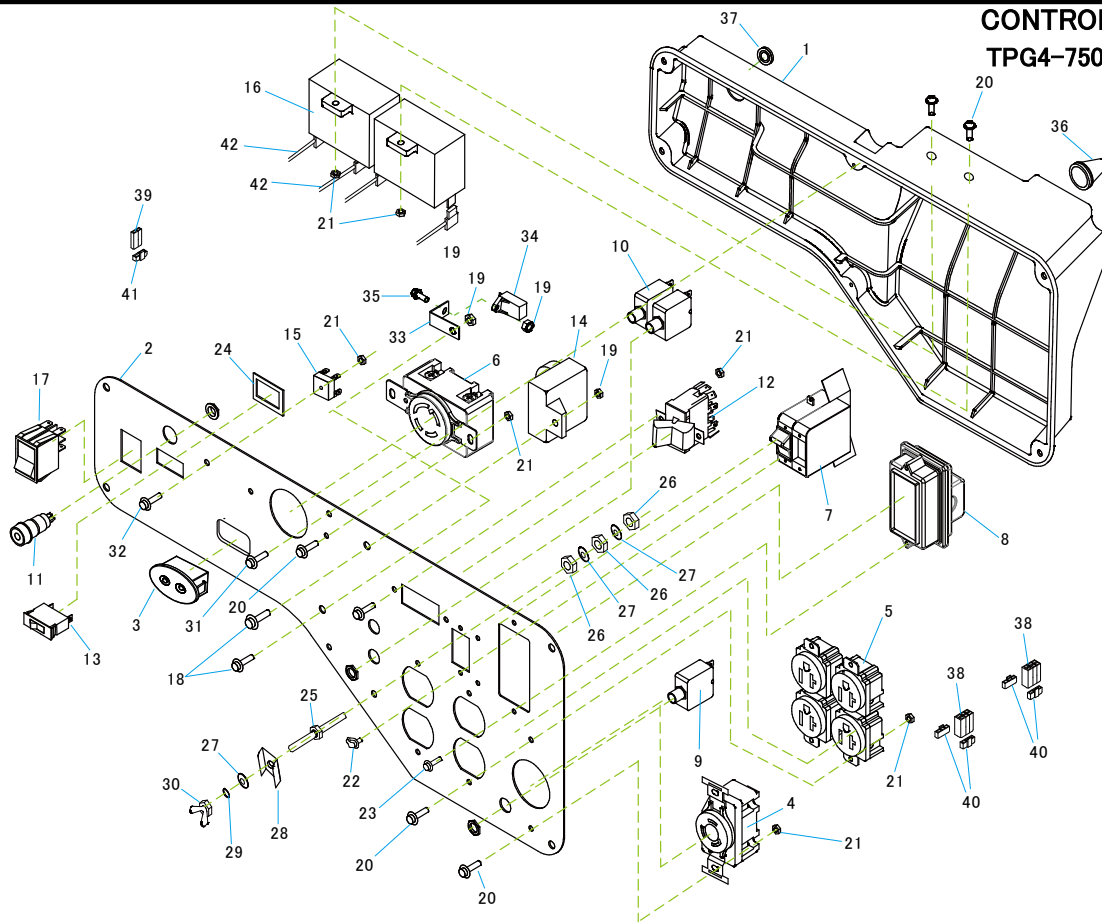

REF No.	Parts No.	Parts name	Q'ty	Price	Remarks
1	1541146000	BRACKET (1)	1		
2	1531146200	N-BRACKET	1		
3	1531146100	BRACKET (2)	1		
4	15200590001	ROTOR ASSY	1		
5	15250594000	STATOR ASSY	1		
6	15301253000	COVER,BRACKET	1		
7	15350583000	RUBBER BUSH	1		
8	15550505000	HEX,BOLT W/FLANGE(M10×1.25-275)	1		
9	15550153000	HEX,BOLT W/FLANGE(M6×1.0-190)	4		
10	15550476000	HEX,BOLT W/FLANGE(M8×1.0-20)	4		
11	15550240000	HEX,BOLT W/FLANGE(M5×0.8-20)	2		
12	15550248000	FLAT HEAD BOLT W/SOCKET(M8×1.25-20)	4		
13	19S00905007	CROSS RECESSED HEAD SCREW(M5-7)	1		
14	15350105000	TUBE,LEAD WIRE	1		
15	15400156000	CONNECTOR 6P	2		
16	15400160000	CONNECTOR 2P	1		
17	15250594100	STATOR COMP.	1		
18	15311780100	BALL BEARING	1		6205ZZ-CM
19	15501741000	HARNESS GREEN	2		
20	15400162000	RETAINER 3P	4		
21	15400163000	RETAINER 2P	1		

**CONTROL BOX  
TPG4-7500HCSA**

No.2R-06656

REF No.	Parts No.	Parts name	Q'ty	Price	Remarks
1	15350680011	CONTROL BOX	1		
2	15453427000	PANEL	1		
3	15400941000	CARBON MONOXIDE INDICATOR	1		
4	15400105000	RECEPTACLE 30A, 125V	1		
5	15400003000	RECEPTACLE 20A, 125V	2		
6	15400106000	RECEPTACLE 30A, 125/250V	1		
7	15400934000	CURCUIT BREAKER 30A	1		
8	15400559000	UNIT , GFCI	1		
9	15400173000	CURCUIT BREAKER 30A	2		
10	15400171000	CURCUIT BREAKER 20A	2		
11	85111573300	NEON BRACKET , 125V	1		
12	15400143000	SWITCH,VOLTAGE SELECTOR	1		
13	15400108000	SWITCH,AUTO THROTTLE	1		
14	15400933000	CONTROL UNIT,AUTO THROTTLE	1		
15	15400389000	BRIDGE DIODE	1		
16	15400177000	CONDENSOR ASSY,18 $\mu$ F	2		
17	15400253000	ENGINE SWITCH	1		
18	19SF4906015	CROSS RECESSED HEAD SCREW (M6-15)	2		
19	19N10906000	HEX,NUT W/FLANGE M6	3		
20	19SF4904014	CROSS RECESSED HEAD SCREW (M4-14)	12		
21	19N10904000	HEX,NUT W/FLANGE M4	13		
22	15550246000	CROSS RECESSED HEAD SCREW (M3-5)	4		
23	19SF4903012	CROSS RECESSED HEAD SCREW (M3-12)	2		
24	15301082001	SWITCH SPACER	1		
25	15550168001	STUD BOLT	1		
26	19N10905000	HEX,NUT W/FLANGE (M5)	2		