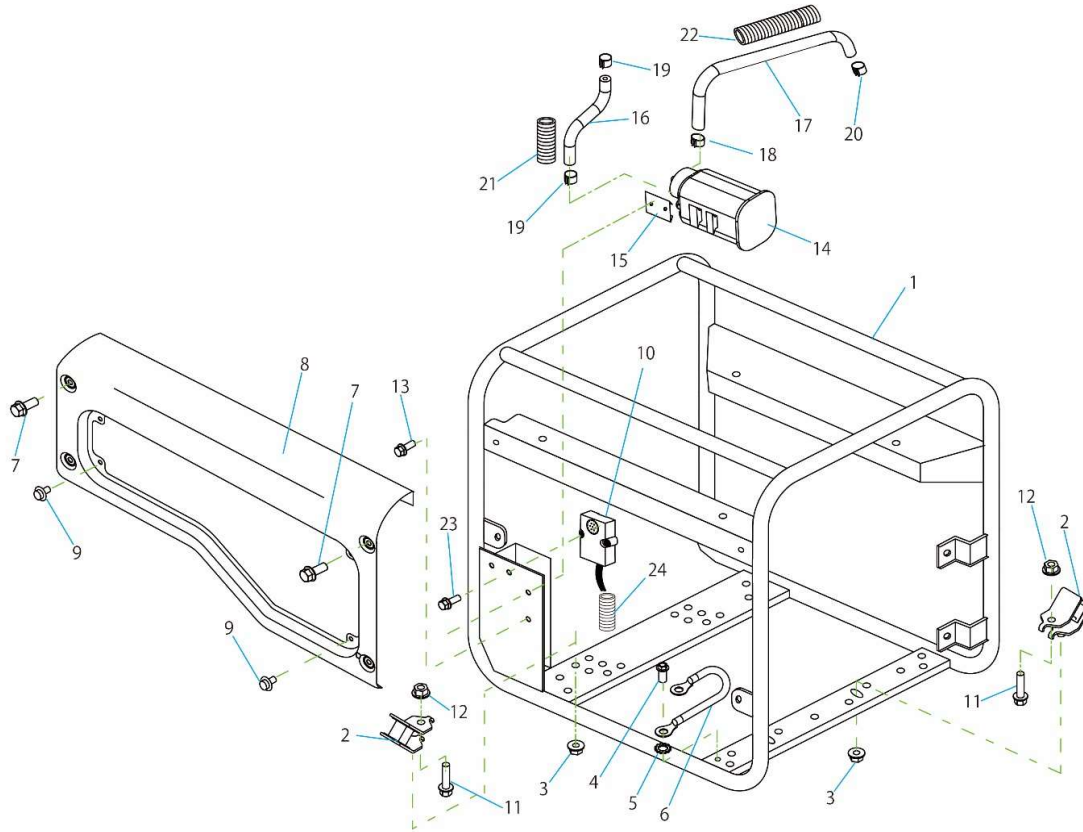

**CONTROL BOX  
TPG4-7500HCSA**

No.2R-06656

REF No.	Parts No.	Parts name	Q'ty	Price	Remarks
1	15502858000	HARNESS RED	1		
2	15502868000	HARNESS RED	1		
3	15502867000	HARNESS GRAY	1		
4	15502865000	HARNESS ORANGE	1		
5	15502863000	HARNESS BLUE	1		
6	15502878000	HARNESS GREEN / YELLOW	1		
7	15502870000	HARNESS GREEN / YELLOW	2		
8	15502877000	HARNESS GREEN / YELLOW	2		
9	15502866000	HARNESS RED	1		
10	15502864000	HARNESS BLUE	1		
11	15502859000	HARNESS RED	1		
12	15502860000	HARNESS BLUE	3		
13	15502861000	HARNESS BLUE	1		
14	15501778000	HARNESS BROWN	1		
15	15503240000	HARNESS BLACK	1		
16	15501781000	HARNESS WHITE	1		
17	15501775000	HARNESS WHITE	1		
18	15502871000	HARNESS, IDLE CONTROL	1		
19	15502873000	HARNESS WHITE	1		
20	15503241000	HARNESS GREEN	1		
21	15502862000	HARNESS BLUE	1		
22	15503235000	HARNESS BROWN	1		
23	15503237000	HARNESS CO SENSOR	1		
24	15400157000	CONNECTOR 6P	2		
25	15400162000	RETAINER	4		
26	15502153000	HARNESS, CAPACITOR	1		

FRAME  
TPG4-7500HCSA

No.2R-06656

REF No.	Parts No.	Parts name	Q'ty	Price	Remarks
1	15302616000	FRAME	1		
2	200900520	ANTI-VIBRATION RUBBER	4		
3	203200100	HEX,NUT W/FLANGE(M8X1.25)	4		
4	15550251000	HEX, BOLT W/FLANGE (M6×12)	1		
5	19W50906000	TOOTH LOCK WASHER(M6)	1		
6	15500377000	BONDING WIRE	1		
7	15550264000	BOLT, M6-16	4		
8	15601798000	CASE, CONTROL ASSY (BLUE)	1		WITH RUBBER
9	15550438000	CROSS RECESSED HEAD SCREW(M6-15)	4		
10	15400974000	CO SENSOR	1		
11	203000721	HEX, BOLT W/FLANGE (M10×45)	4		
12	203200021	HEX,NUT W/FLANGE(M10X1.25)	4		
13	15550587000	BOLT, M6-12	2		
14	15950138002	CARBON CANISTER (Q-18-16A)	1		
15	15950141000	STAY , CARBON CANISTER	1		
16	15350676002	TUBE , SURGE	1		
17	15350678002	TUBE , PURGE	1		
18	15302061000	CRIP , φ11.6	1		
19	15302060000	CRIP , φ10.0	2		
20	15302063000	CRIP , φ14.8	1		
21	15350703000	TUBE , CORRUGATE (320mm)	1		
22	15350702000	TUBE , CORRUGATE (800mm)	1		
23	15550613000	SCREW(M5-20)	2		
24	15350882000	TUBE (120mm)	1		