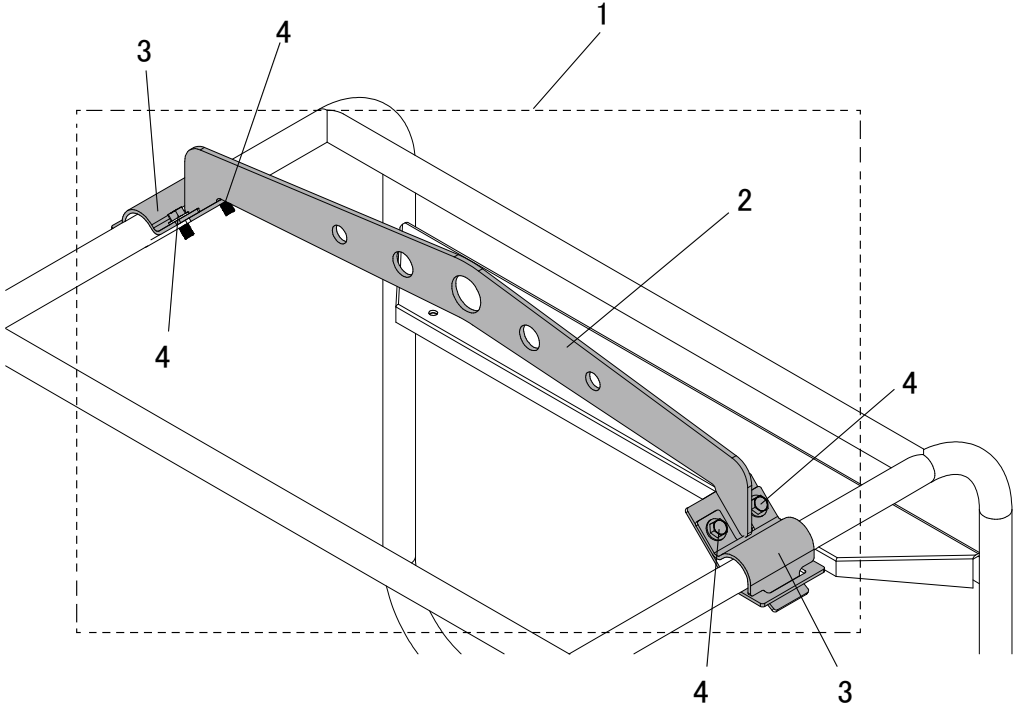

LIFTING BALE
TPG4-7500HCSA

2R-06656

REF No.	Parts No.	Parts name	Q'ty	Price	Remarks
1	15601795000	LIFTING BALE KIT	1		
2	15302124000	LIFTING BALE	1		
3	15301186000	LIFTING BALE FITTINGS	2		
4	15550208000	BOLT M8-16	4