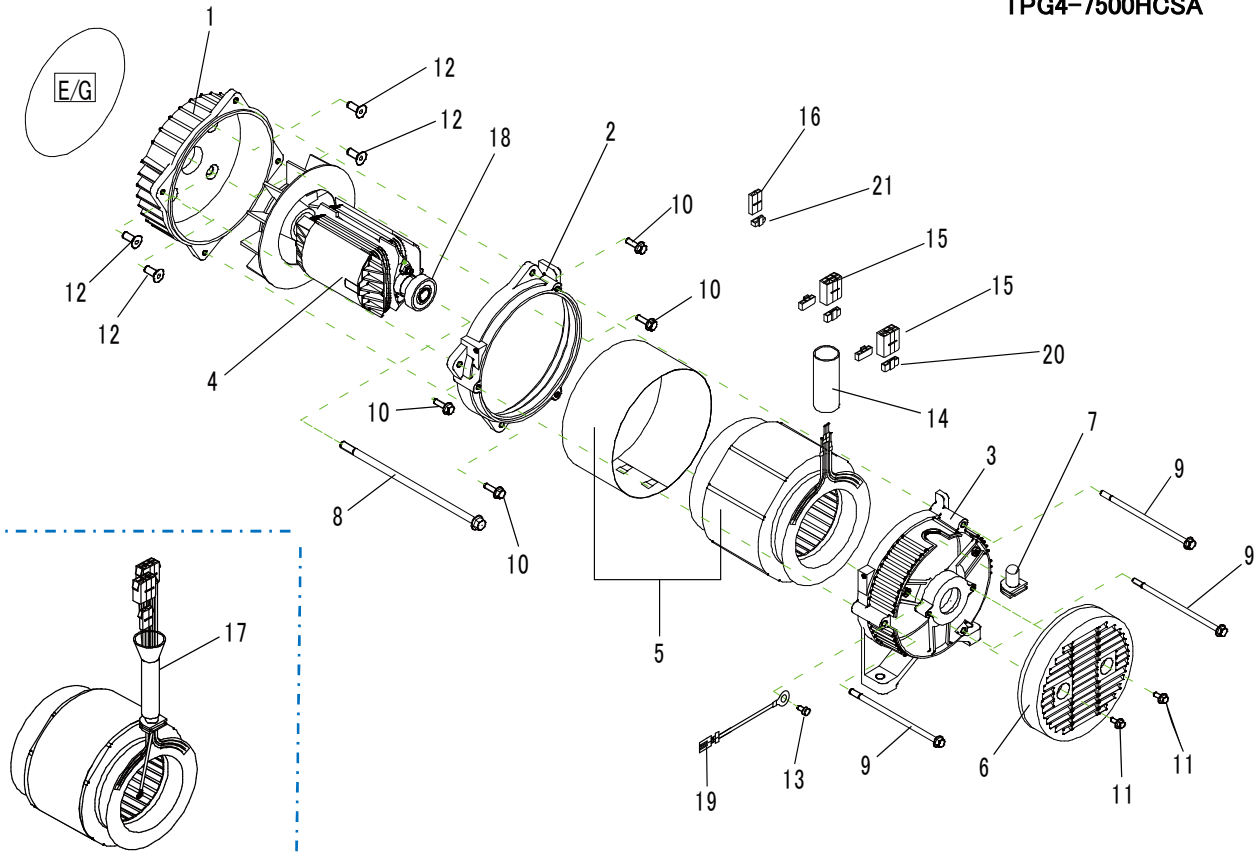

ALTERNATOR
TPG4-7500HCSA

No.2R-06656

REF No.	Parts No.	Parts name	Q'ty	Price	Remarks
1	1541146000	BRACKET (1)	1		
2	1531146200	N-BRACKET	1		
3	1531146100	BRACKET (2)	1		
4	15200590001	ROTOR ASSY	1		
5	15250594000	STATOR ASSY	1		
6	15301253000	COVER,BRACKET	1		
7	15350583000	RUBBER BUSH	1		
8	15550505000	HEX,BOLT W/FLANGE(M10×1.25-275)	1		
9	15550153000	HEX,BOLT W/FLANGE(M6×1.0-190)	4		
10	15550476000	HEX,BOLT W/FLANGE(M8×1.0-20)	4		
11	15550240000	HEX,BOLT W/FLANGE(M5×0.8-20)	2		
12	15550248000	FLAT HEAD BOLT W/SOCKET(M8×1.25-20)	4		
13	19S00905007	CROSS RECESSED HEAD SCREW(M5-7)	1		
14	15350105000	TUBE,LEAD WIRE	1		
15	15400156000	CONNECTOR 6P	2		
16	15400160000	CONNECTOR 2P	1		
17	15250594100	STATOR COMP.	1		
18	15311780100	BALL BEARING	1		6205ZZ-CM
19	15501741000	HARNESS GREEN	2		
20	15400162000	RETAINER 3P	4		
21	15400163000	RETAINER 2P	1