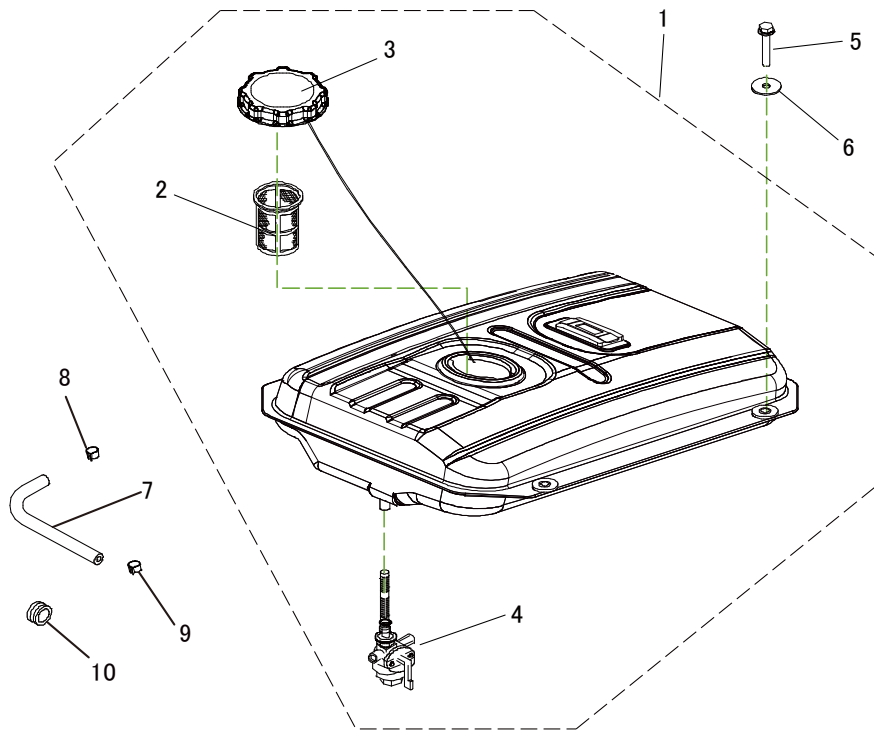

FUEL TANK
TPG4-7500HCSA

No.2R-06656

REF No.	Parts No.	Parts name	Q'ty	Price	Remarks
1	15602262200	FUEL TANK (BLUE) COMP.	1		WITH LABEL ※EXCEPT SPEC LABEL
2	15350860000	FILTER COMP., FUEL	1		
3	15950267000	CAP COMP., FUEL FILLER WITH CHAIN	1		
4	15150135010	FUEL VALVE	1		
5	19B30906025	HEX,BOLT W/FLANGE (M6×1.0-25)	4		
6	19W00906025	WASHER,TANK CUSHION (M6×25,1.6t)	4		
7		CRIP B8, TUBE	1		HONDA PART
8	15301192000	CRIP,TUBE	1		
9	15350696002	TUBE,FUEL (180mm)	1		
10		RUBBER,FUEL TUBE	1		HONDA PART