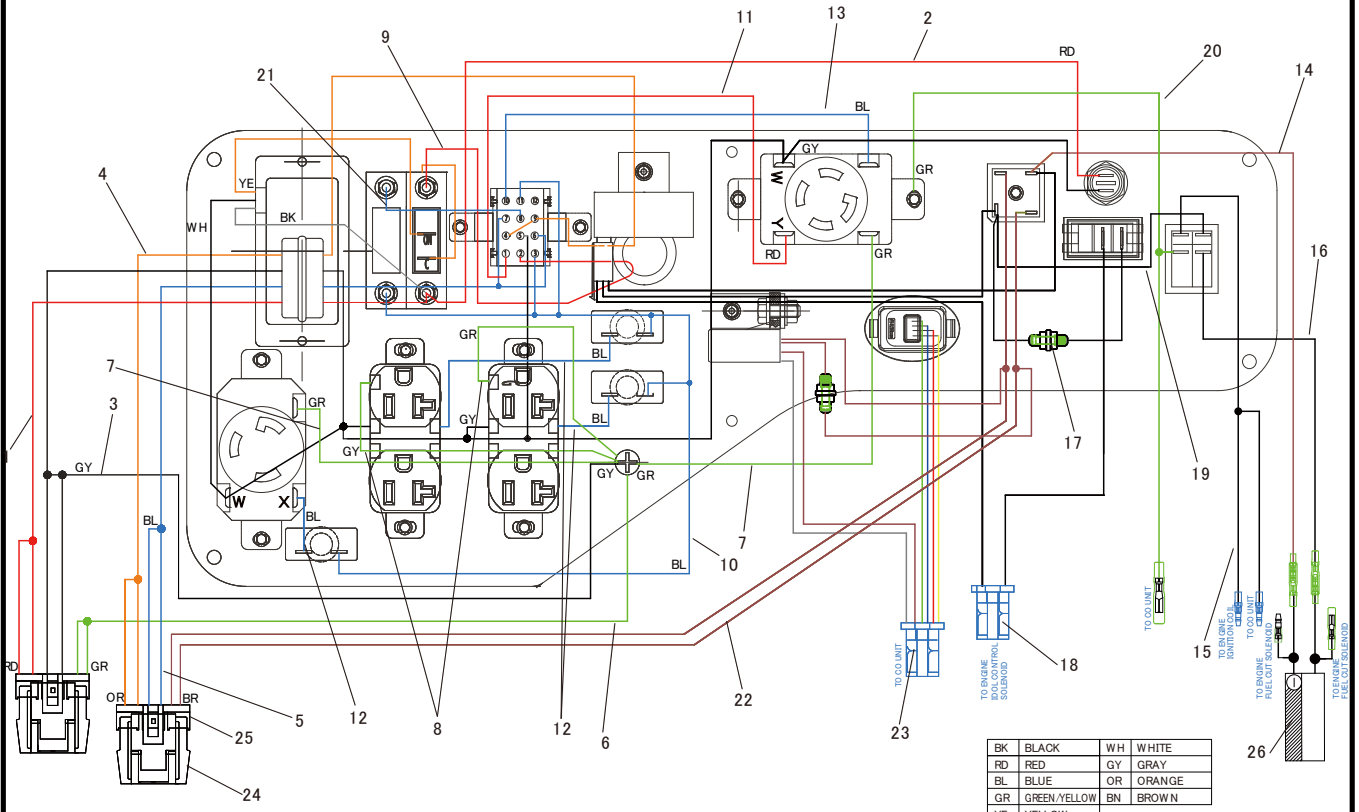

**CONTROL BOX
TPG4-7500HCSA**

No.2R-06656

REF No.	Parts No.	Parts name	Q'ty	Price	Remarks
1	15502858000	HARNESS RED	1		
2	15502868000	HARNESS RED	1		
3	15502867000	HARNESS GRAY	1		
4	15502865000	HARNESS ORANGE	1		
5	15502863000	HARNESS BLUE	1		
6	15502878000	HARNESS GREEN / YELLOW	1		
7	15502870000	HARNESS GREEN / YELLOW	2		
8	15502877000	HARNESS GREEN / YELLOW	2		
9	15502866000	HARNESS RED	1		
10	15502864000	HARNESS BLUE	1		
11	15502859000	HARNESS RED	1		
12	15502860000	HARNESS BLUE	3		
13	15502861000	HARNESS BLUE	1		
14	15501778000	HARNESS BROWN	1		
15	15503240000	HARNESS BLACK	1		
16	15501781000	HARNESS WHITE	1		
17	15501775000	HARNESS WHITE	1		
18	15502871000	HARNESS, IDLE CONTROL	1		
19	15502873000	HARNESS WHITE	1		
20	15503241000	HARNESS GREEN	1		
21	15502862000	HARNESS BLUE	1		
22	15503235000	HARNESS BROWN	1		
23	15503237000	HARNESS CO SENSOR	1		
24	15400157000	CONNECTOR 6P	2		
25	15400162000	RETAINER	4		
26	15502153000	HARNESS, CAPACITOR	1