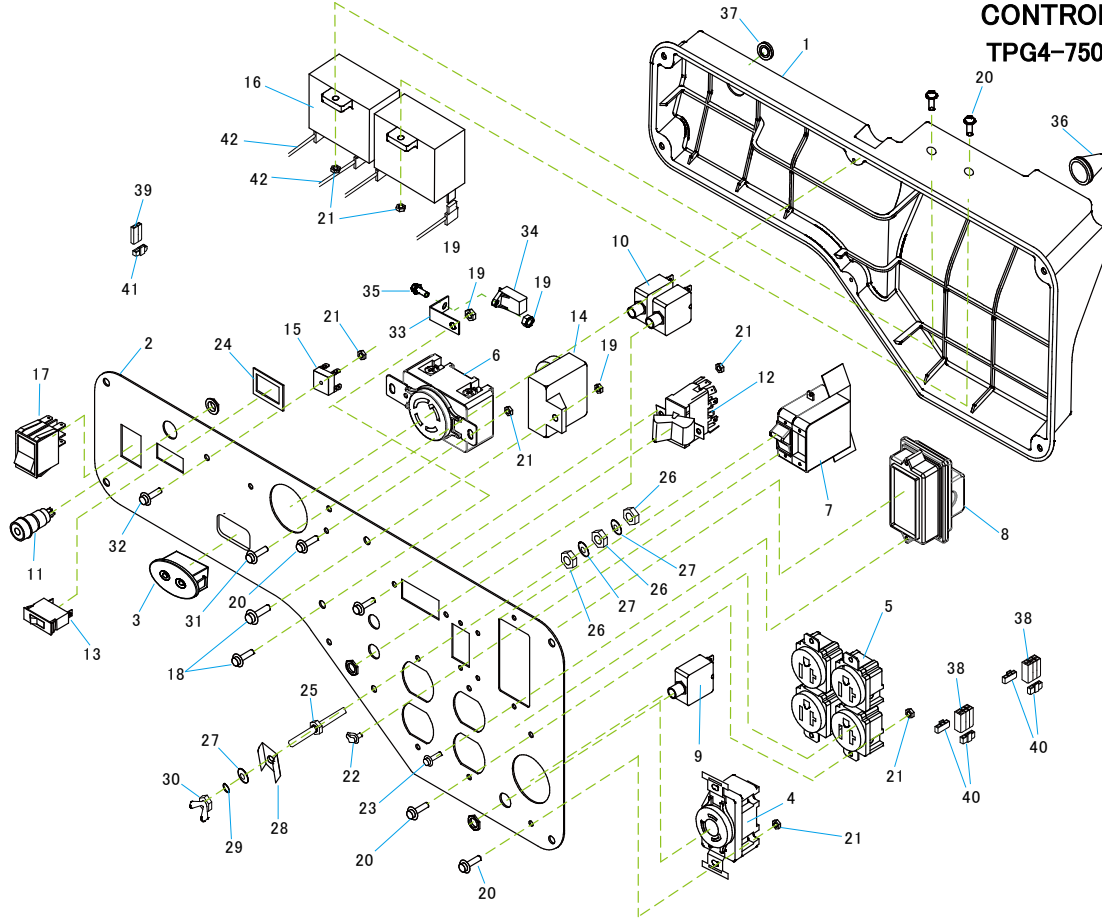

**CONTROL BOX
TPG4-7500HCSA**

No.2R-06656

REF No.	Parts No.	Parts name	Q'ty	Price	Remarks
27	19W00905000	FLAT WASHER (M5)	2		
28	15301034000	CAP WASHER (M5)	1		
29	19W10905000	LOCK WASHER (M5)	1		
30	19N60905000	WING NUT (M5)	1		
31	15550589000	SCREW, SELF TAP M4-12	2		
32	19SF4904018	CROSS RECESSED HEAD SCREW (M4-18)	1		
33	15302635000	BRACKET, POWER MODULE	1		
34	15400940000	POWER MODULE FOR CO SENSOR	1		
35	15550264000	BOLT, M6-16	1		
36	15321880130	GROMMET PANEL LEAD #2	1		
37	15350472000	GROMMET	1		
38	15400157000	CONNECTOR 6P	2		
39	15400161000	CONNECTOR 2P	1		
40	15400162000	RETAINER 3P	4		
41	15400163000	RETAINER 2P	1		
42	15501740000	HARNESS YELLOW	2